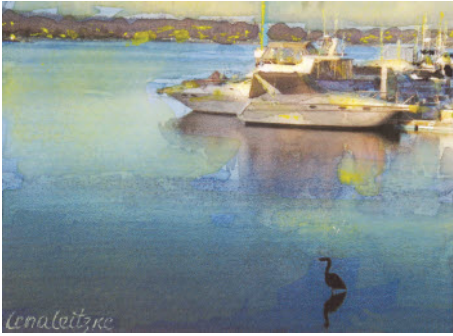

Second
Opaque Watercolor

Lena Leitzke
San Diego
3 1/4" x 2 1/2"